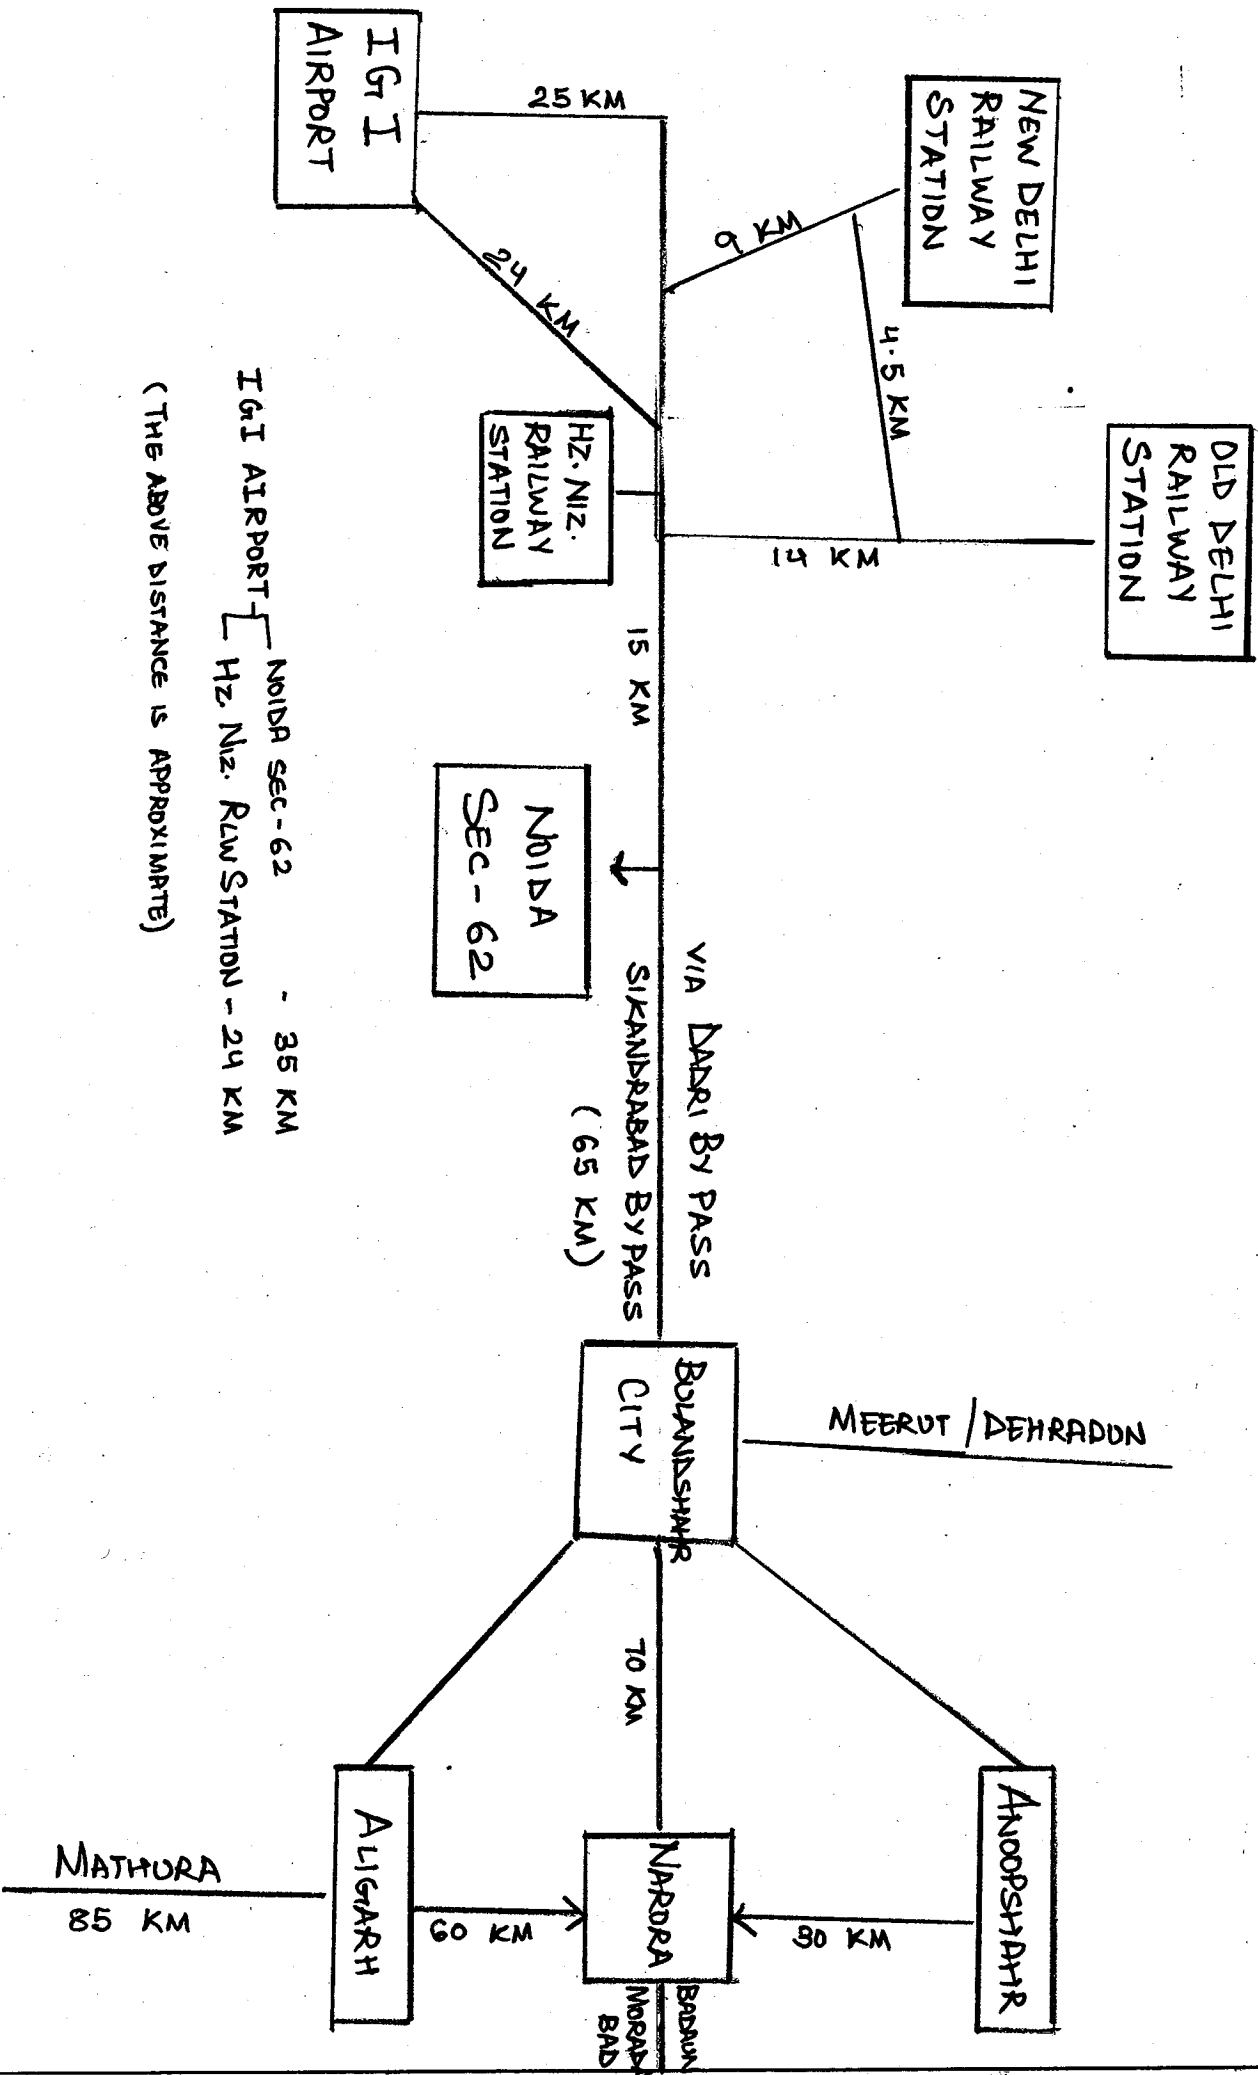

# ROUTE MAP TO REACH NARORA

IGI AIRPORT - NOIDA SEC - 62 - 35 KM  
 Hz. Niz. Rlw Station - 24 KM  
 (THE ABOVE DISTANCE IS APPROXIMATE)

MAP NOT TO SCALE