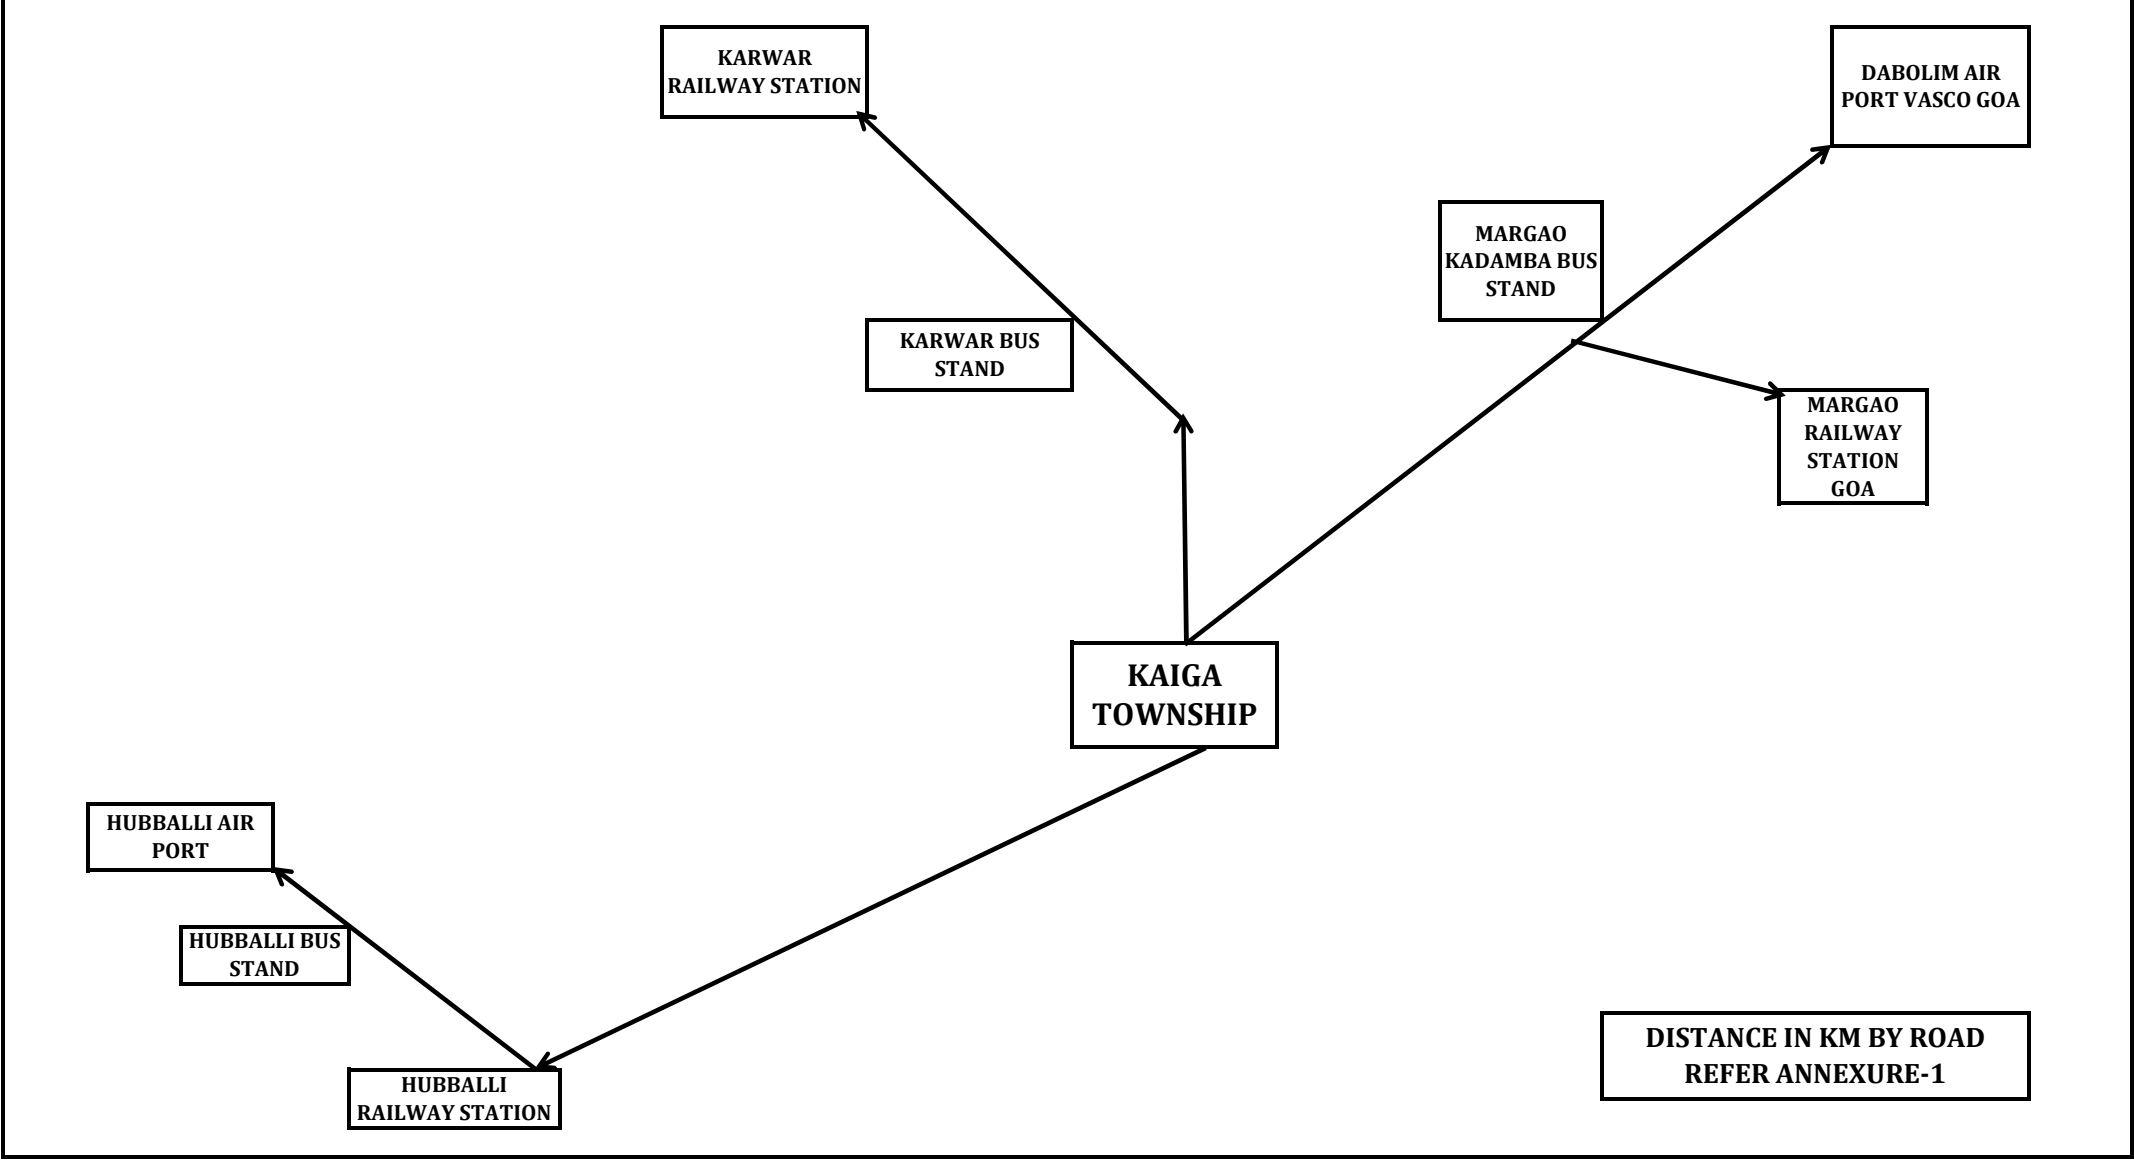

Annexure-1

TRANSPORT SECTION KAIGA SITE

PICK UP POINTS DETAILS- ONWARD JOURNEY

SL. NO.	PICKUP POINT	DROPPING POINT	Via ROUTE	TOTAL KMS	APPROXIMATE JOURNEY HOURS
1	Dabolium Air port (Vasco Goa) State - Goa	Kaiga Township (Nisarga Guest House)	Via Margoa- Cancona – Sadashivagad-Kadra- Kaiga Township	130	3:00 Hrs
2	Margoa Railway Station State - Goa	Kaiga Township (Nisarga Guest House)	Via Cancona – Sadashivagad- Kadra- Kaiga Township	95	2:00 Hrs
3	Margoa Kadamba New Bus stand State - Goa	Kaiga Township (Nisarga Guest House)	Via Margoa- Cancona – Sadashivagad-Kadra- Kaiga Township	90	2:00 Hrs
4	Karwar Railway Station State- Karnataka	Kaiga Township (Nisarga Guest House)	Via Karwar- Sadashivagad- Kadra- Kaiga Township	55	1:15 Hrs
5	Karwar Bus Stand State- Karnataka	Kaiga Township (Nisarga Guest House)	Via Karwar- Sadashivagad- Kadra- Kaiga Township	45	1:00 Hrs
6	Hubballi Air Port State- Karnataka	Kaiga Township (Nisarga Guest House)	Via Dharwad- Haliyal – Dandeli – Ansi- Kadra- Kaiga Township	170	3:45Hrs
7	Hubballi Railway Station State- Karnataka	Kaiga Township (Nisarga Guest House)	Via Dharwad- Haliyal – Dandeli – Ansi- Kadra- Kaiga Township	165	3:30 Hrs
8	Hubballi New Bus Stand State- Karnataka	Kaiga Township (Nisarga Guest House)	Via Dharwad- Haliyal – Dandeli – Ansi- Kadra- Kaiga Township	170	3:45 Hrs

ROUTE MAP FROM KAIGA TOWNSHIP TO NEAR BY AIRPORT / RAILWAY STATION / BUS STAND

DISTANCE IN KM BY ROAD
REFER ANNEXURE-1